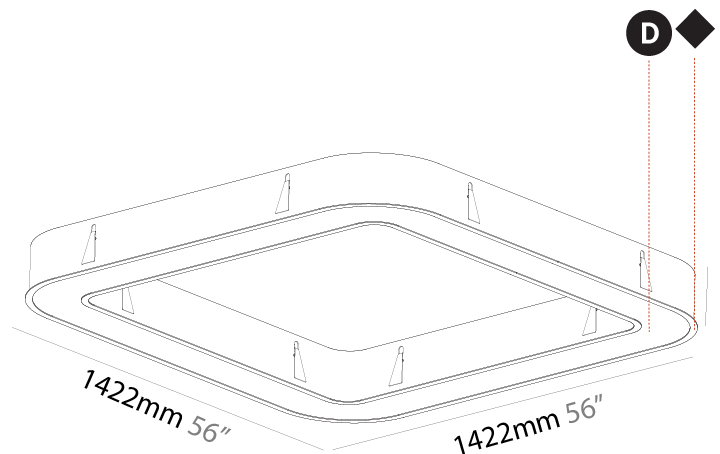

GENERAL

Series: Glorious
Subseries: Glorious Quantum
Brand: Prolicht
Division: Architectural
Mounting Type: Recessed
Mounting Location: Ceiling
Subcategory: Ambient

PHYSICAL

Shape: Square
Length (mm): 1422
Length (in): 56
Width (mm): 1422
Width (in): 56
Height (mm): 150
Height (in): 5 7/8
Min. Recessing Depth (mm): 160
Min. Recessing Depth (in): 6 5/16
Light Distribution: Direct
Weight (kg): 21.113
Weight (lbs): 46.45
Diffuser: PMMA - Opal or Micro-Prism
Fixture Finish: SSR / BKV / CWI / CRY / HAB / LAG / UFT / ITA / RUA / RUR / MIC / FTG / MYG / TWT / LOD / PUS / FRO / FUP / KIA / POP / BLS / SPG / MEY / GOH / GUM / CHC / COM / ABZ / JAG / OBR / MOS / ROR
Fixture Material: Aluminum

ELECTRICAL

Lamp Type: LED (Zhaga Standard)
Input Wattage (W): 80
Total Output Wattage (W): 64 / 51.2 (3500K)
Dimming: Non-Dimming / Phase Dimming (120Vac only) / 0-10V Dimming
Driver Included: Yes
Driver Location: Integrated
Driver Type: Constant Current - 120 / 277Vac
Driver Class: Class 2
Input Voltage (V): 120 - 277
Constant Current (MA): 350 / 800 (3500K)

LED

Color Temperature (°K): 3000 / 3500 / 4000
Max. Delivered Lumen (lm): 7380 / 7644 / 7800
CRI: >80 CRI
Efficiency (%): 65
Lamp Life (hrs): 50000

OPTICAL

RATINGS AND CERTIFICATIONS

Certified By: Certified for North American Standards
IP rating: IP20