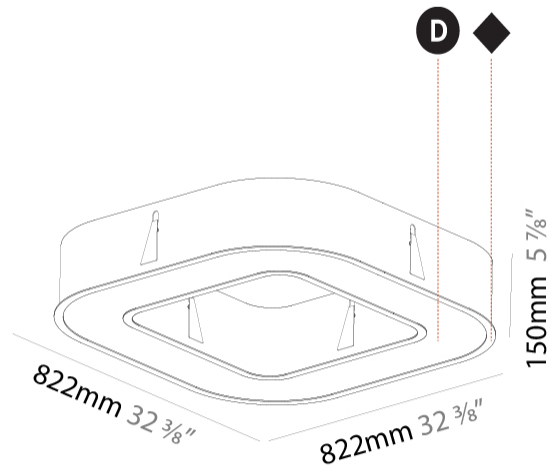

GENERAL

Series: Glorious
Subseries: Glorious Quantum
Brand: Prolicht
Division: Architectural
Mounting Type: Recessed
Mounting Location: Ceiling
Subcategory: Ambient

PHYSICAL

Shape: Square
Length (mm): 822
Length (in): 32 3/8
Width (mm): 822
Width (in): 32 3/8
Height (mm): 150
Height (in): 5 7/8
Min. Recessing Depth (mm): 160
Min. Recessing Depth (in): 6 5/16
Light Distribution: Direct
Weight (kg): 10.55
Weight (lbs): 23.21
Diffuser: PMMA - Opal or Micro-Prism
Fixture Finish: SSR / BKV / CWI / CRY / HAB / LAG / UFT / ITA / RUA / RUR / MIC / FTG / MYG / TWT / LOD / PUS / FRO / FUP / KIA / POP / BLS / SPG / MEY / GOH / GUM / CHC / COM / ABZ / JAG / OBR / MOS / ROR
Fixture Material: Aluminum

ELECTRICAL

Lamp Type: LED (Zhaga Standard)
Input Wattage (W): 40
Total Output Wattage (W): 32 / 25.6 (3500K)
Dimming: Non-Dimming / Phase Dimming (120Vac only) / 0-10V Dimming
Driver Included: Yes
Driver Location: Integrated
Driver Type: Constant Current - 120 / 277Vac
Driver Class: Class 2
Input Voltage (V): 120 - 277
Constant Current (MA): 350 / 800 (3500K)

LED

Color Temperature (°K): 3000 / 3500 / 4000
Max. Delivered Lumen (lm): 3690 / 3822 / 3900
CRI: >80 CRI
Efficiency (%): 65
Lamp Life (hrs): 50000

OPTICAL

RATINGS AND CERTIFICATIONS

Certified By: Certified for North American Standards
IP rating: IP20